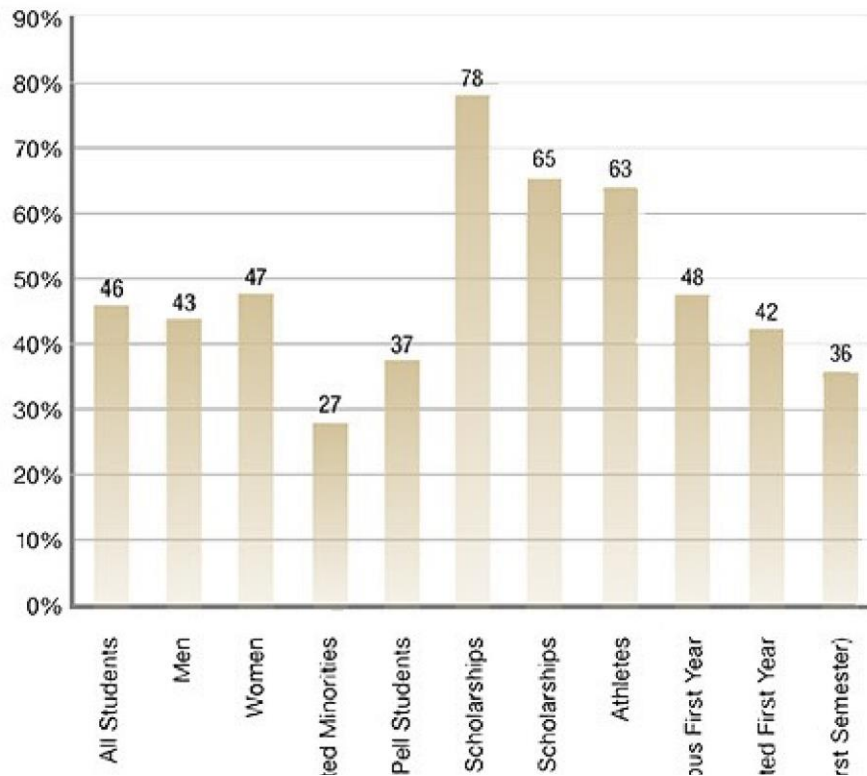

OU OFFICIAL: A Grizz Facts look at 6-year graduation rates

Thu, Jan 25, 2018

From the  
Office of Institutional Research and Assessment

Grizz Facts: A look at 6-year graduation rates

**6-Year Graduation Rates of Selected Groups**  
(Full-time students only, based on 2011 incoming first-year students)