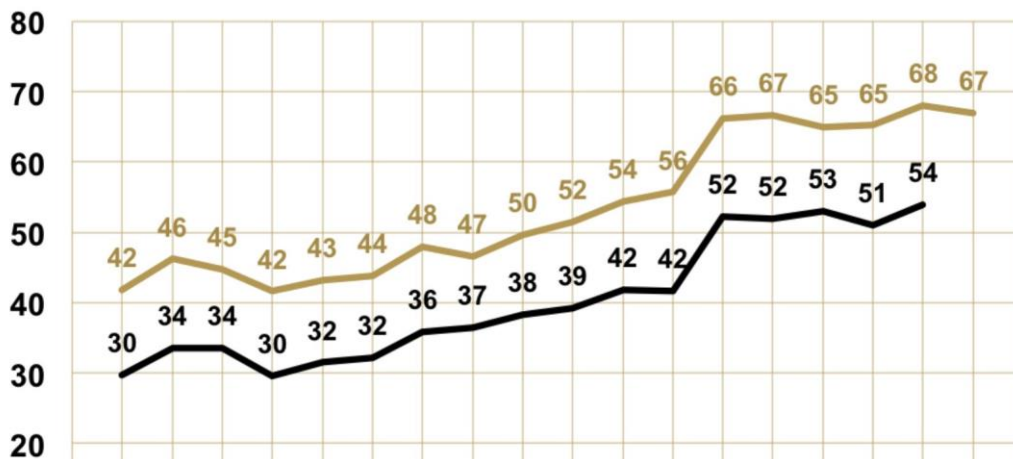

OU OFFICIAL: A Grizz Facts look at students "on track" to graduate

Nov 7, 2018

From the
Office of Institutional Research and Assessment

Grizz Facts: A look at OU students "on track" to graduate

The proportion of first time in any college (FTIAC) students who have been on track to graduate at the start of their second year and at the start of their third year has increased significantly over the last decade.

This fall, the 2016 cohort – now juniors – set a new record high for on-track rates. The 2017 student cohort – now sophomores – saw a slight decline, though the rate they set is still the second highest on record.

**Percentage of Students On Track to Graduate
By Cohort Start Year**