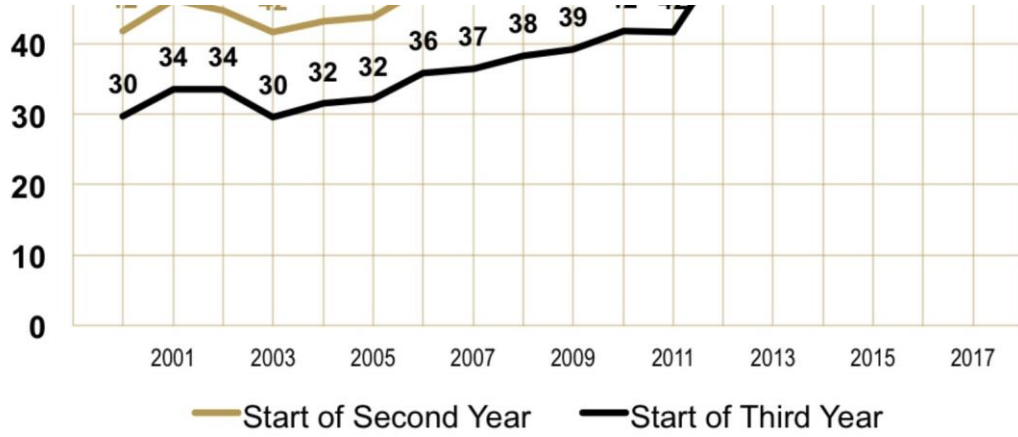

Oakland University
Office of Institutional Research and Assessment

Wilson Hall, Room 512 371
Wilson Blvd.
Rochester, MI 48309-4486

(248) 370-2387 oir@oakland.edu
oakland.edu/oir