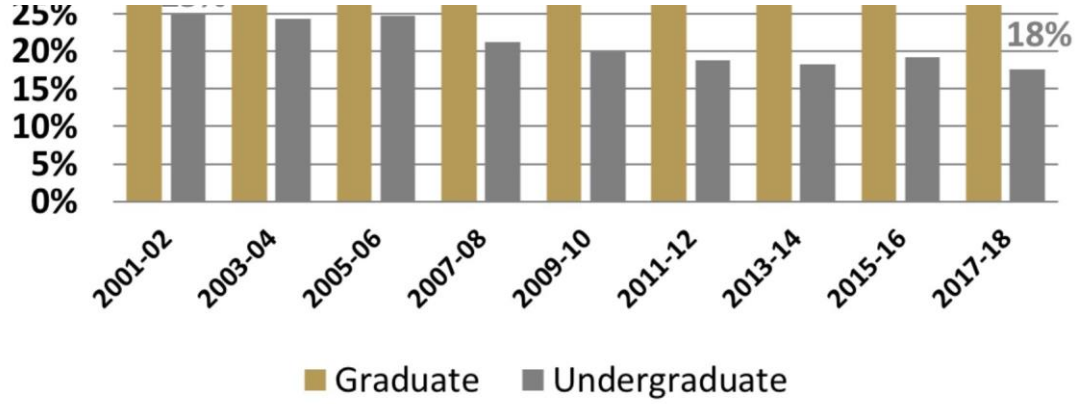

---

OU OFFICIAL: A Grizz Facts look at evening credit hours

---

Fri, Feb 8, 2019 at 9:40 AM

From the  
Office of Institutional Research and Assessment

Grizz Facts: A look at evening credit hours

In 2017-18, 47 percent of graduate student credit hours were delivered during evening classes compared to 18 percent of undergraduate student credit hours that were. Over the past 15 years, total evening credit hour enrollment has dropped from approximately 28 percent of all student credit hours to about 20 percent. This reduction – primarily the result of declining undergraduate enrollment in evening classes – may be due to the growing popularity of online course offerings.