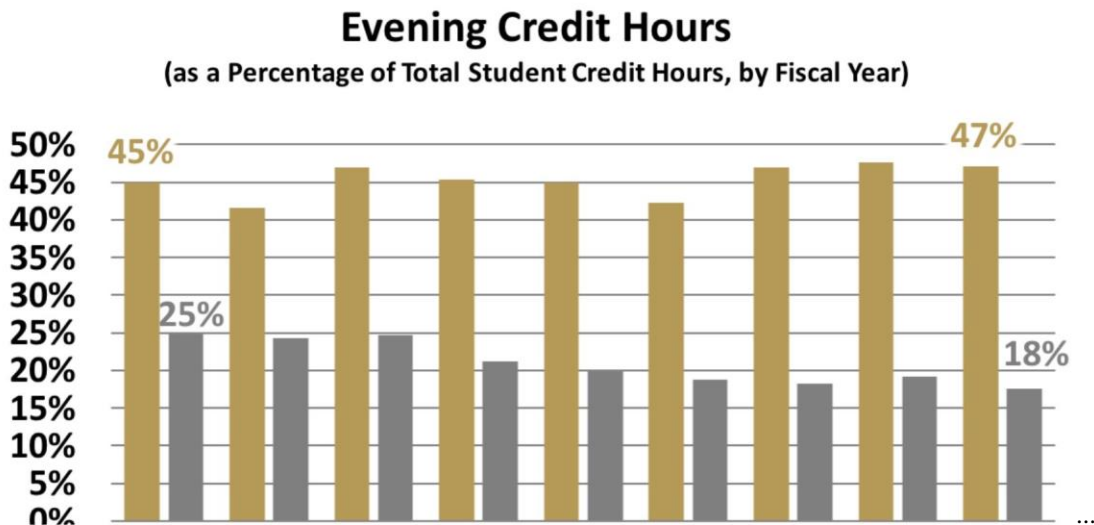

---

OU OFFICIAL: A Grizz Facts look at evening credit hours

---

Fri, Feb 8, 2019 at 9:40 AM

From the  
Office of Institutional Research and Assessment

Grizz Facts: A look at evening credit hours

In 2017-18, 47 percent of graduate student credit hours were delivered during evening classes compared to 18 percent of undergraduate student credit hours that were. Over the past 15 years, total evening credit hour enrollment has dropped from approximately 28 percent of all student credit hours to about 20 percent. This reduction – primarily the result of declining undergraduate enrollment in evening classes – may be due to the growing popularity of online course offerings.