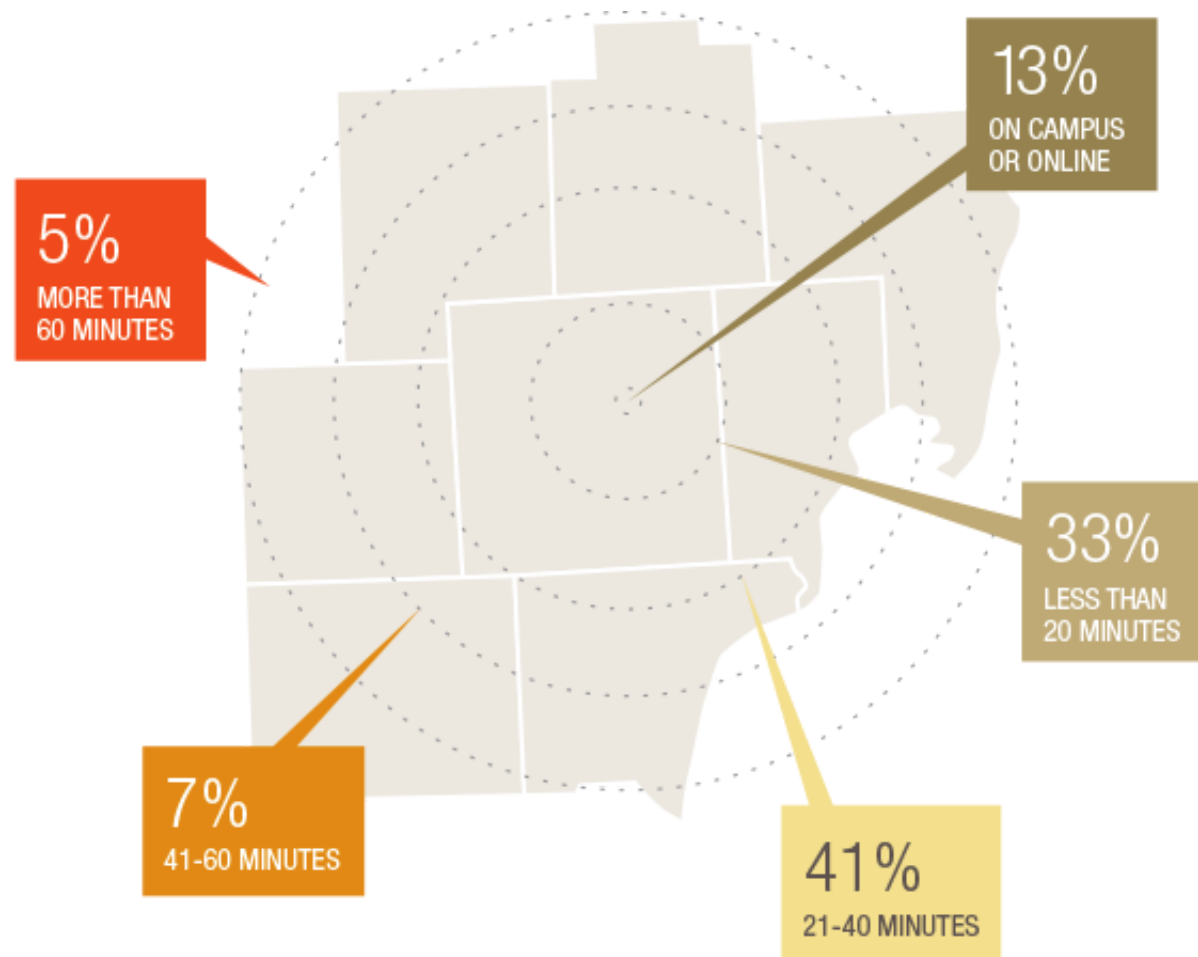

GRIZZ facts

Weekly OU data from the Office of Institutional Research and Assessment

Estimated Student Commute Time

As a metropolitan university, OU's reach spans throughout metro Detroit and surrounding regions. With the majority of commuters driving 21-40 minutes daily, it's possible for these off campus students to reside in any of the seven counties that surround Oakland.