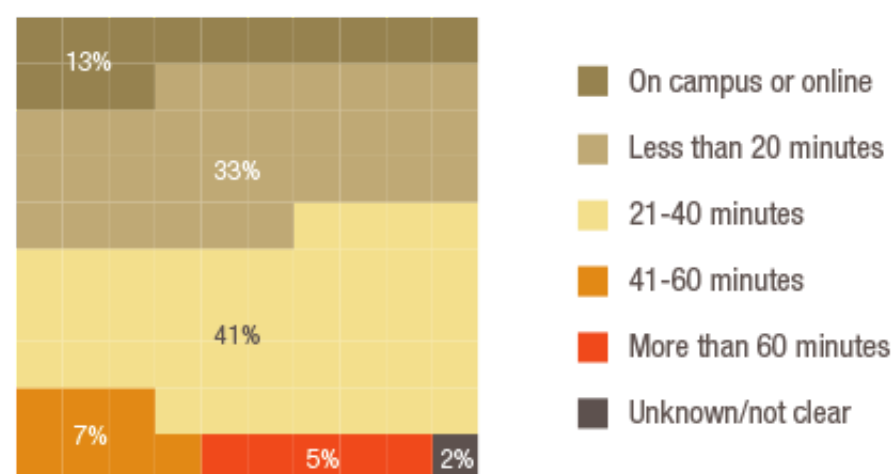

GRIZZ facts

Weekly OU data from the Office of Institutional Research and Assessment

Estimated Student Commute Time

As a metropolitan university, OU's reach spans throughout metro Detroit and surrounding regions. With the majority of commuters driving 21-40 minutes daily, it's possible for these off campus students to reside in any of the seven counties that surround Oakland.