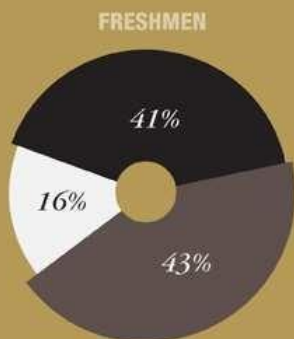

## STUDENT EMPLOYMENT

9.1

average hours worked per week by freshmen

17.4

average hours worked per week by seniors