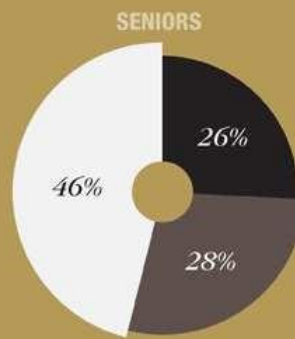

## STUDENT EMPLOYMENT

9.1

average hours worked per week by freshmen

17.4

average hours worked per week by seniors