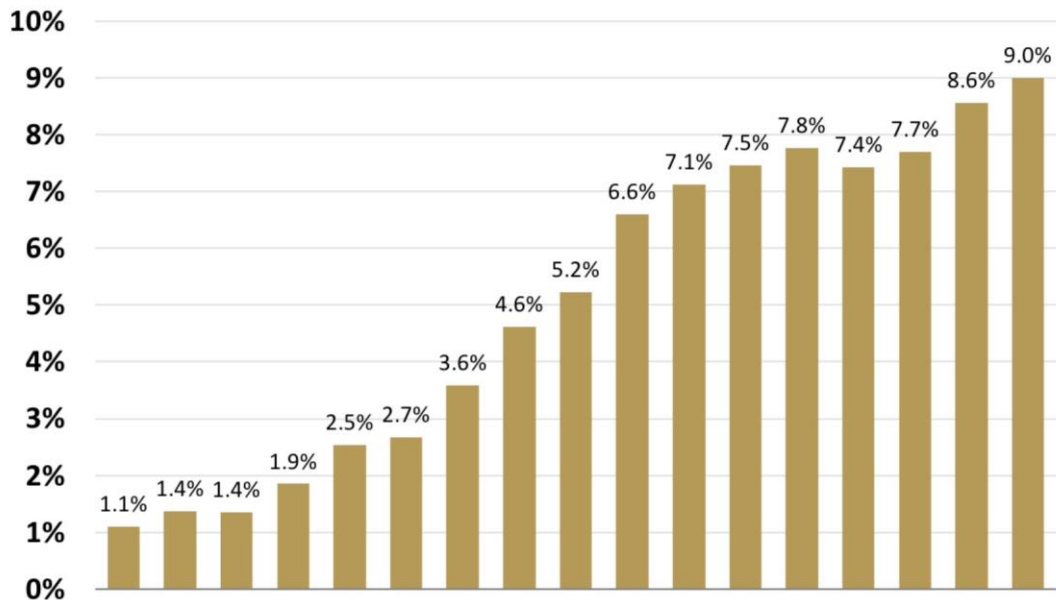

OU OFFICIAL: A Grizz Facts look at online course enrollment

1 message

Wed, Feb 27, 2019 at 8:19 AM

From the
Office of Institutional Research and Assessment

Grizz Facts: A look at online course enrollment

Enrollment in online courses continued to increase in fall 2018, with 9.0 percent of total enrollment representing fully or primarily online courses. The majority of students taking these courses are not enrolled in fully online programs. In fact, students in online programs represented just 14 percent of total online enrollment.

Online Enrollment as a Percentage of Total Enrollment