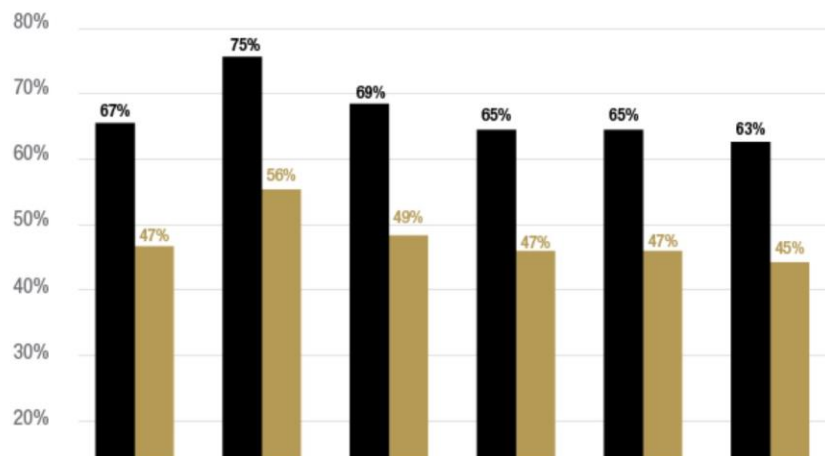

GRIZZ facts

Weekly OU data from the Office of Institutional Research and Assessment

Off-Campus Working Hours

Oakland University has seen a noticeable decrease in the number of hours freshmen are working off-campus. In the same time period, there has been an increased emphasis on students taking more credit hours.

Freshmen

Seniors