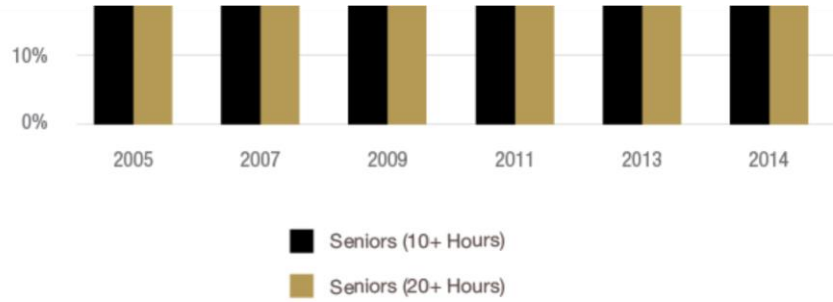

Source: NSSE

OIRA | 512 Wilson Hall | 2200 North Squirrel Rd., Rochester, MI 48309
(248) 370-2387 | fax (248) 370-2973 | oakland.edu/OIRA

If you have something specific that you'd like to see, please feel free to email us at oir@oakland.edu