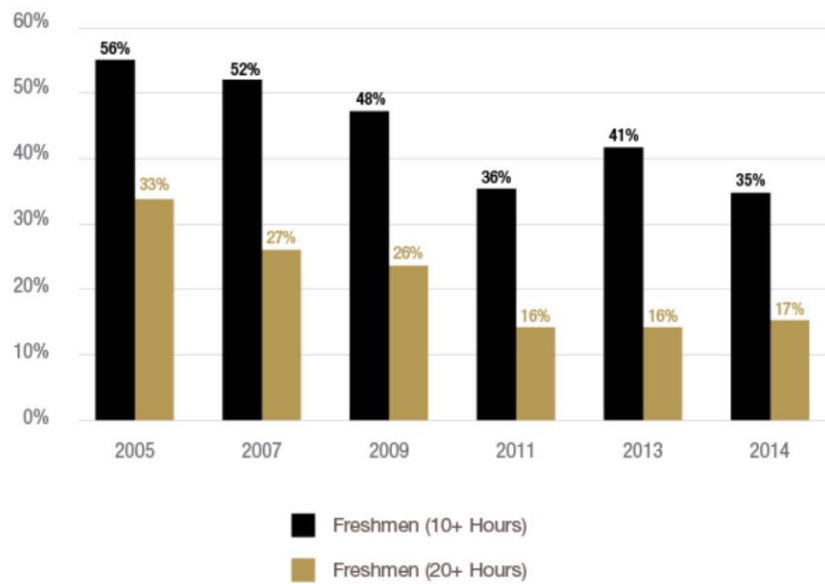

GRIZZ facts

Weekly OU data from the Office of Institutional Research and Assessment

Off-Campus Working Hours

Oakland University has seen a noticeable decrease in the number of hours freshmen are working off-campus. In the same time period, there has been an increased emphasis on students taking more credit hours.

Freshmen