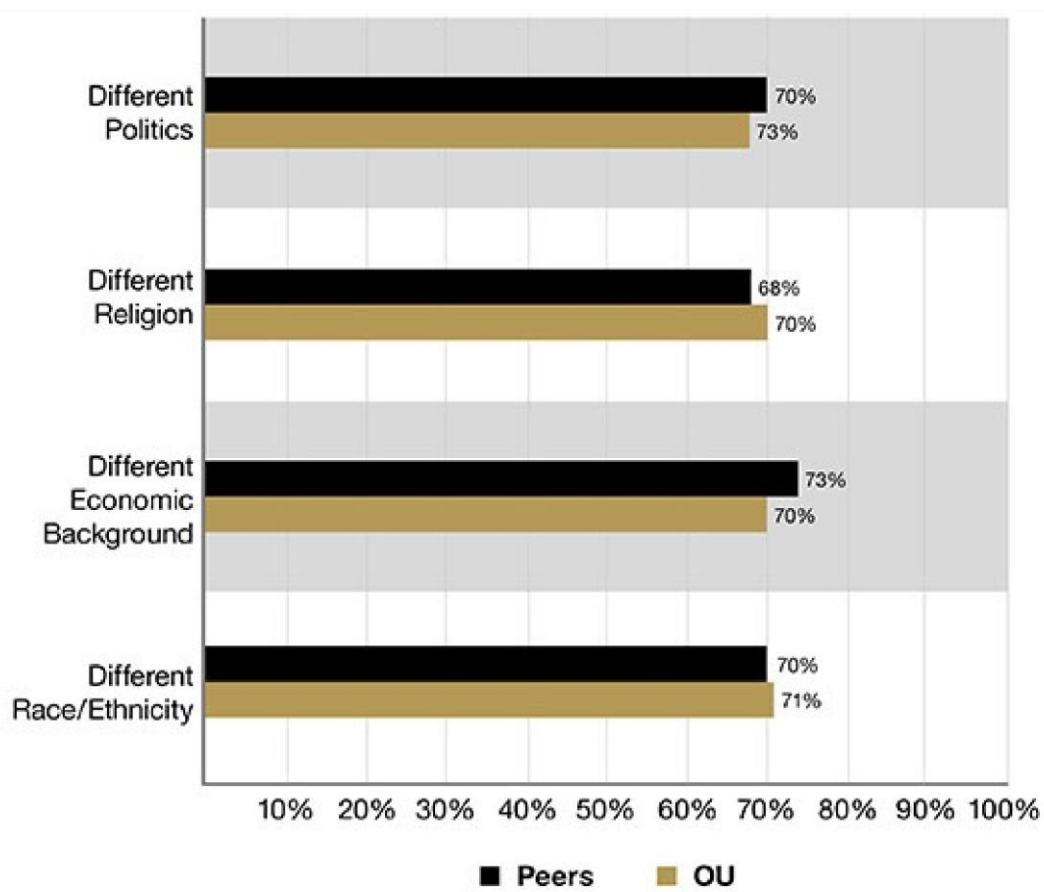

Oakland University
Office of Institutional Research and Assessment

Wilson Hall, Room 512 [371](#)
Wilson Blvd.
Rochester, MI 48309-4486

(248) 370-2387 oira@oakland.edu
oakland.edu/oira