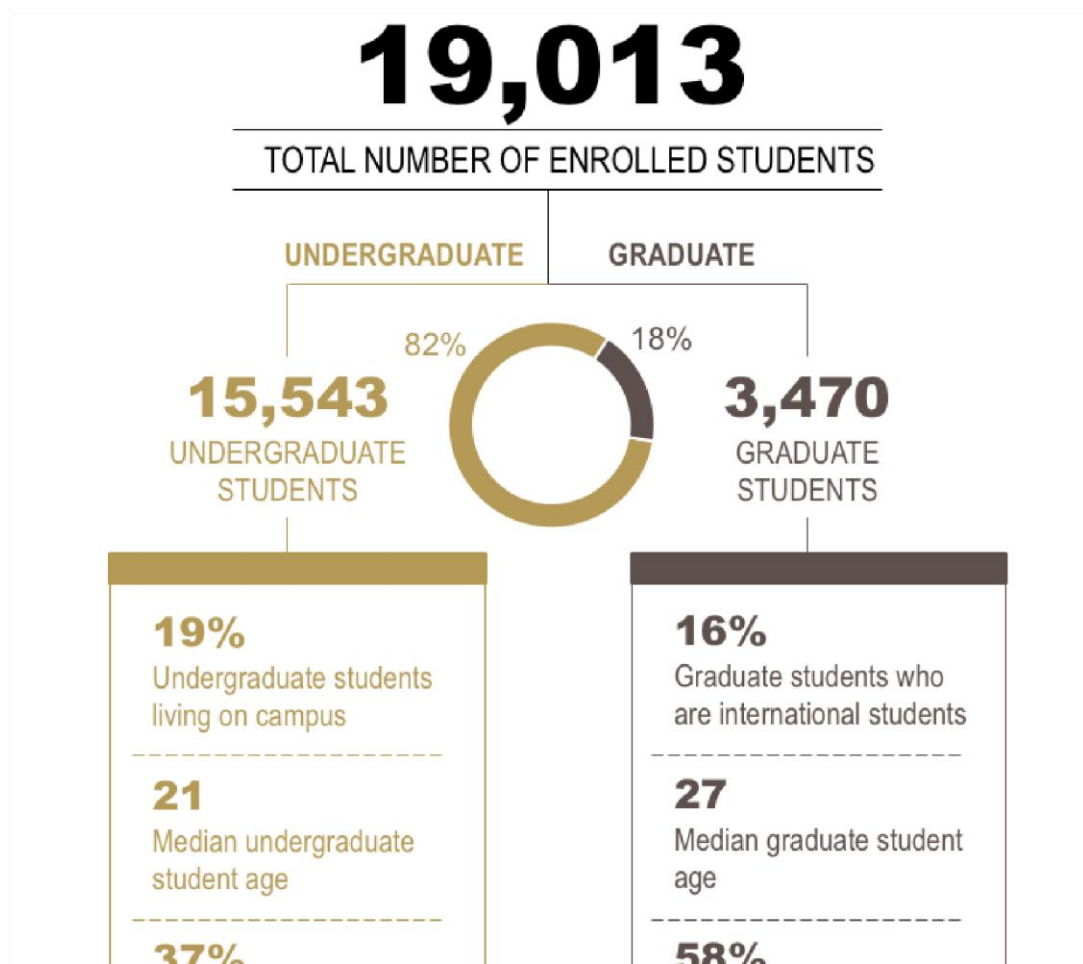

OU OFFICIAL: A Grizz Facts look at fall 2019 enrollment

Oct 2, 2019

From the
Office of Institutional Research and Assessment

Grizz Facts: A look at fall 2019 enrollment

21

Median undergraduate student age

37%

Undergraduate students that started as transfer students

27

Median graduate student age

58%

Graduate students that are full-time

Oakland University
Office of Institutional Research and Assessment

Wilson Hall, Room 512
[371 Wilson Blvd.](#)
[Rochester, MI 48309-4486](#)