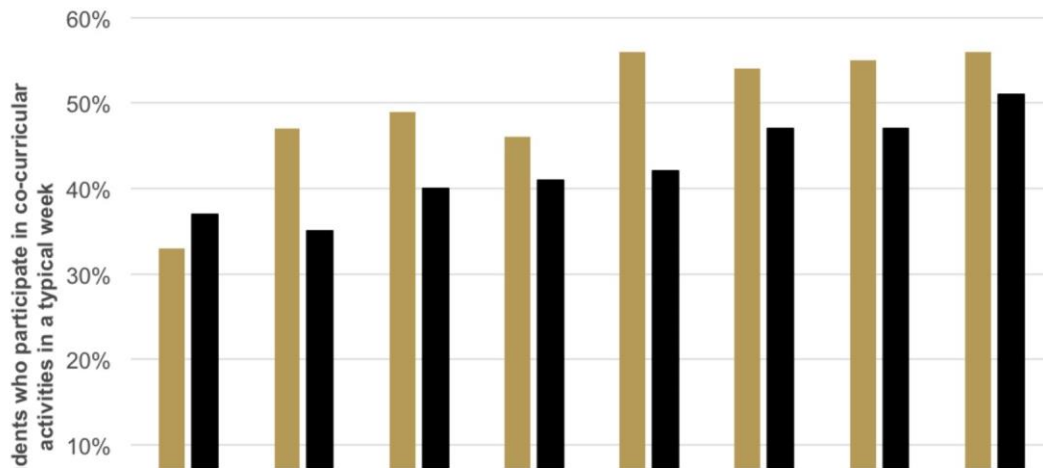


OU OFFICIAL: A Grizz Facts look at co-curricular student involvement

Sep 12, 2018

From the
Office of Institutional Research and Assessment

Grizz Facts: A look at co-curricular student involvement

Self-reported data from the National Survey of Student Engagement (NSSE) shows students becoming more involved in co-curricular activities. In 2018, over half of first-year and senior students reported that they participated in campus activities outside the classroom in a typical week.

Student Participation in Co-Curricular Activities NSSE Survey Results 2005-2018

Oakland University
Office of Institutional Research and Assessment

Wilson Hall, Room 512 371
[Wilson Blvd.](#)
Rochester, MI 48309-4486