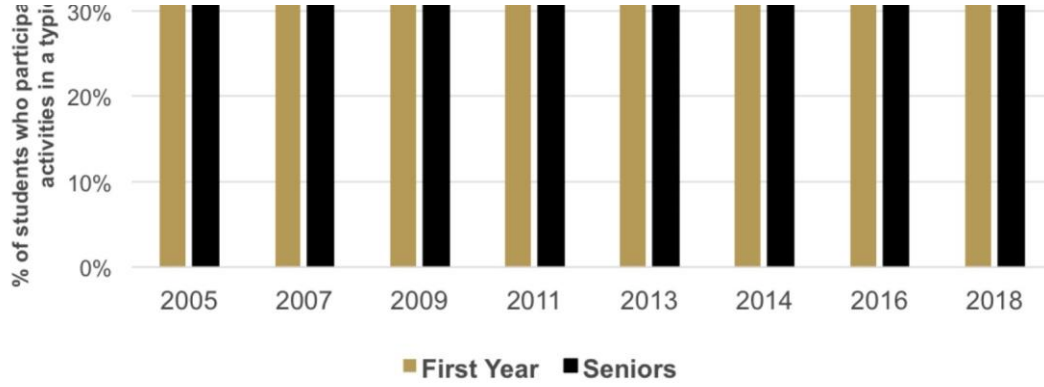


OU OFFICIAL: A Grizz Facts look at co-curricular student involvement

Sep 12, 2018

From the
Office of Institutional Research and Assessment

Grizz Facts: A look at co-curricular student involvement

Self-reported data from the National Survey of Student Engagement (NSSE) shows students becoming more involved in co-curricular activities. In 2018, over half of first-year and senior students reported that they participated in campus activities outside the classroom in a typical week.

Student Participation in Co-Curricular Activities NSSE Survey Results 2005-2018

Oakland University
Office of Institutional Research and Assessment

Wilson Hall, Room 512 371
[Wilson Blvd.](#)
Rochester, MI 48309-4486