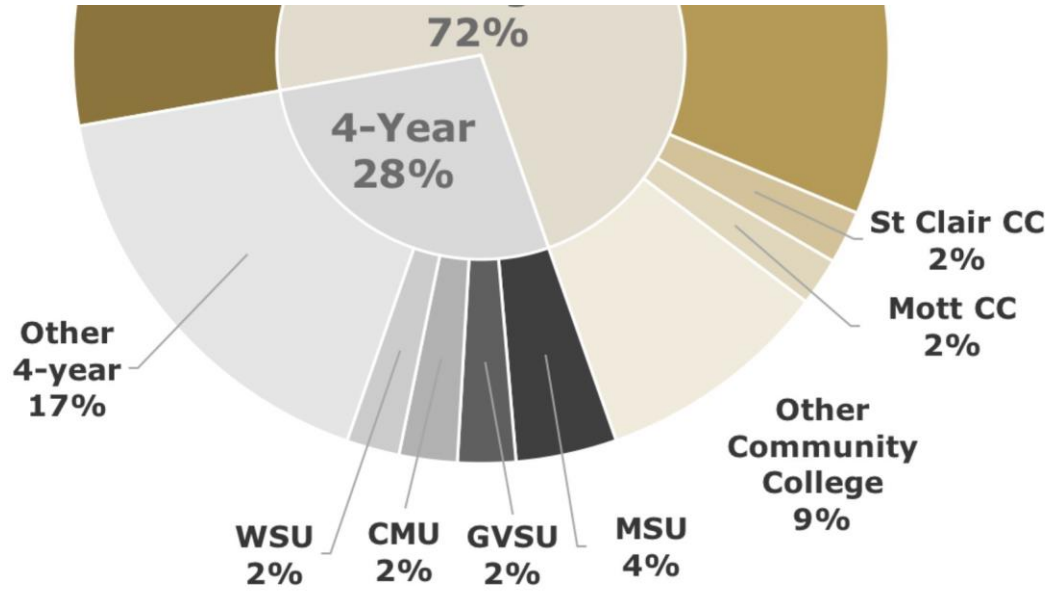


OU OFFICIAL: A Grizz Facts look at transfer student origins

OAKLAND UNIVERSITY™

From the
Office of Institutional Research and Assessment

Grizz Facts: A look at transfer student origins

Where Do Transfer Students Come From?

Based on fall 2019 enrollment data, approximately 37 percent of OU's undergraduate students are transfer students. Of these, 72 percent transferred from community colleges and 28 percent transferred from 4-year universities.