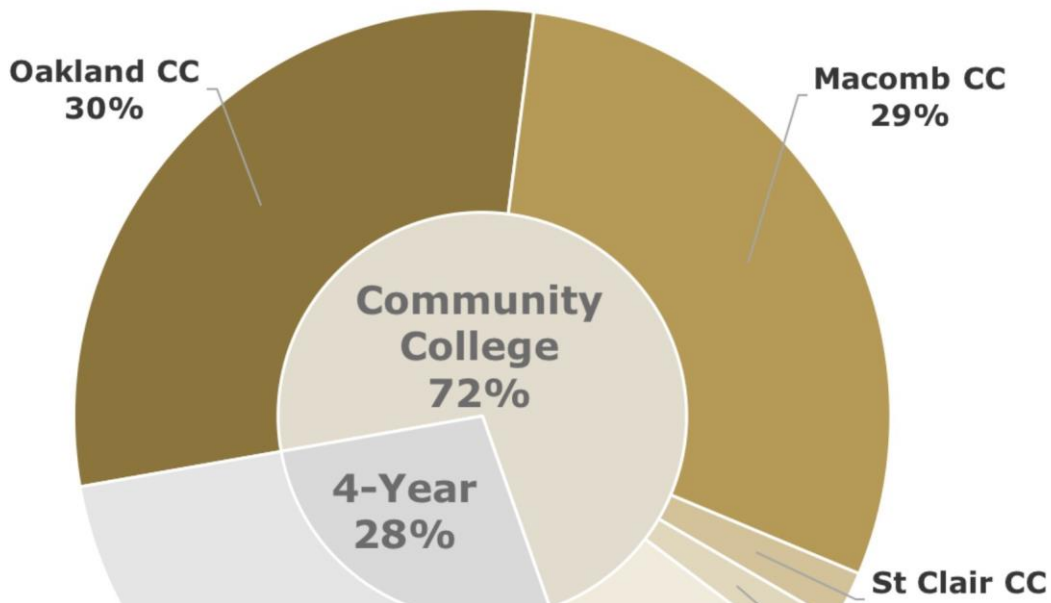


OU OFFICIAL: A Grizz Facts look at transfer student origins

OAKLAND UNIVERSITY™

From the
Office of Institutional Research and Assessment

Grizz Facts: A look at transfer student origins

Where Do Transfer Students Come From?

Based on fall 2019 enrollment data, approximately 37 percent of OU's undergraduate students are transfer students. Of these, 72 percent transferred from community colleges and 28 percent transferred from 4-year universities.