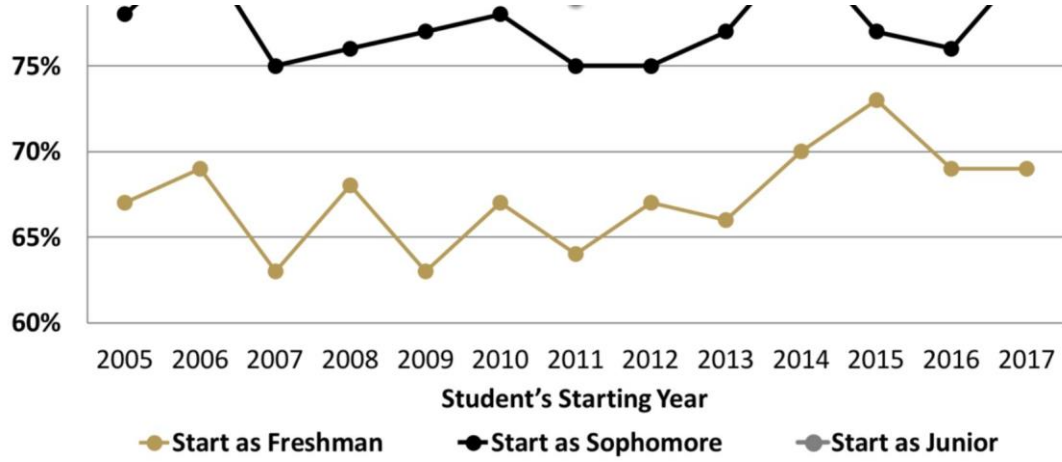

Oakland University
Office of Institutional Research and Assessment

Wilson Hall, Room 512 371
Wilson Blvd.
Rochester, MI 48309-4486

(248) 370-2387 oir@oakland.edu
oakland.edu/oir