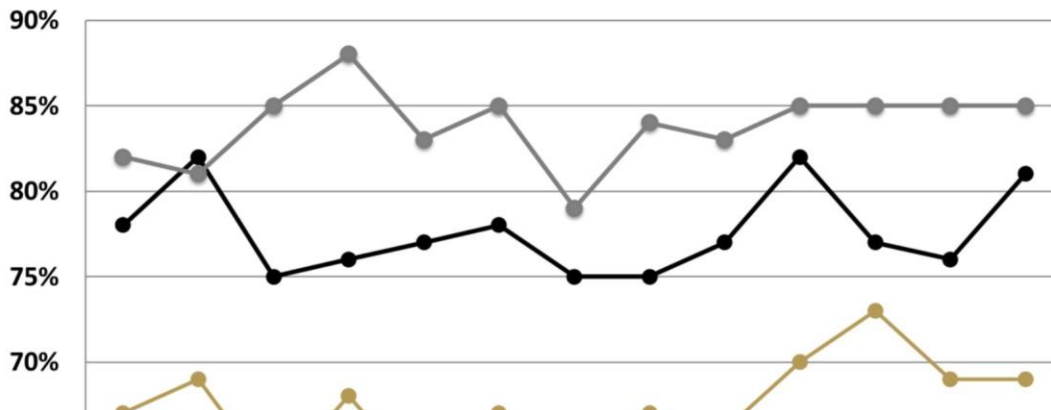

OU OFFICIAL: A Grizz Facts look at transfer student retention rates

1 message

Thu, Jan 24, 2019

From the
Office of Institutional Research and Assessment

Grizz Facts: A look at transfer student retention rates

The graph below shows the trend in first-year retention rates for full-time transfer students by class standing at the time they enroll at OU. Students who transfer with more credits have higher first-year retention rates than students who transfer with fewer credits. The trend for transfer students who start as juniors has been steady for the past five years, while trends for transfer students who start as freshmen and sophomores are more variable.

Transfer Student Retention Rates by Starting Year