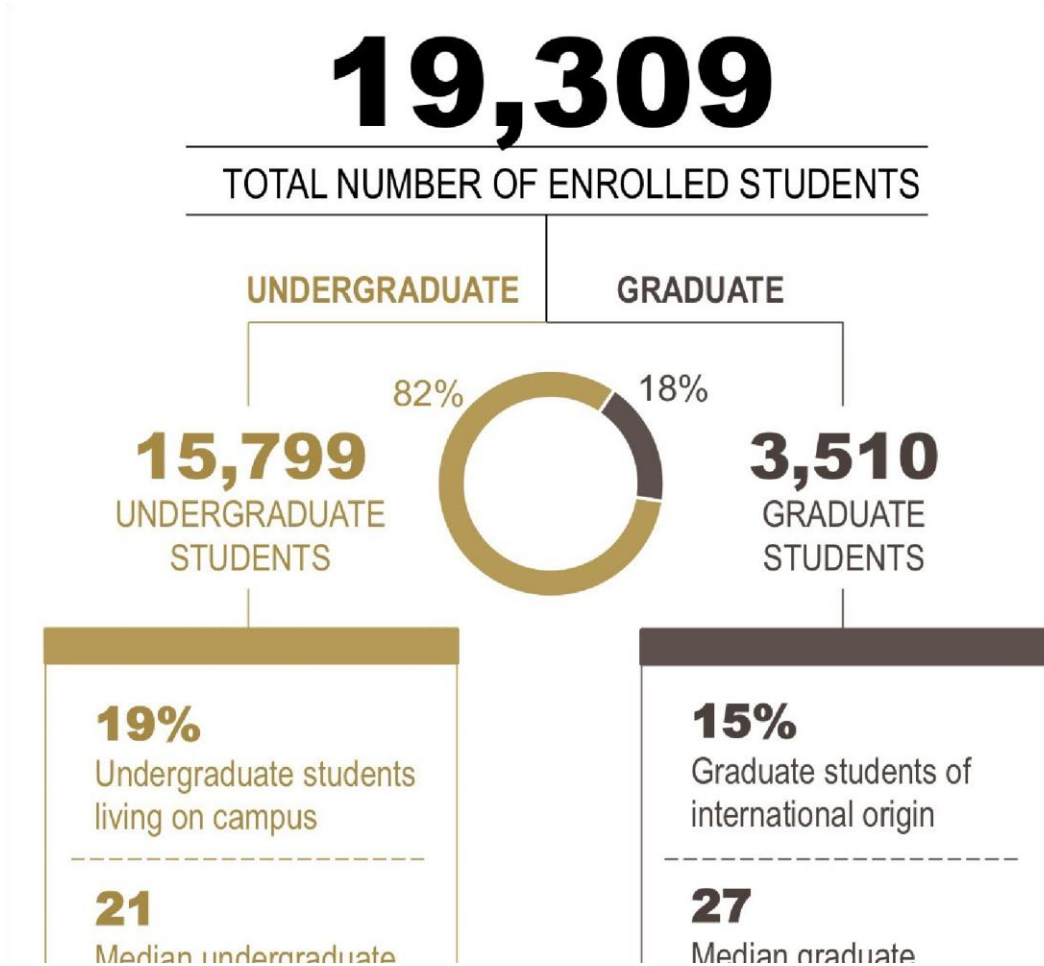

OAKLAND UNIVERSITY™

From the
Office of Institutional Research and Assessment

Grizz Facts: A look at fall 2018 enrollment

Undergraduate students
living on campus

21

Median undergraduate
student age

38%

Undergraduate students
that started as transfer
students

Graduate students of
international origin

27

Median graduate
student age

56%

Graduate students that
are full-time

Oakland University
Office of Institutional Research and Assessment

Wilson Hall, Room 512 371
Wilson Blvd.
Rochester, MI 48309-4486