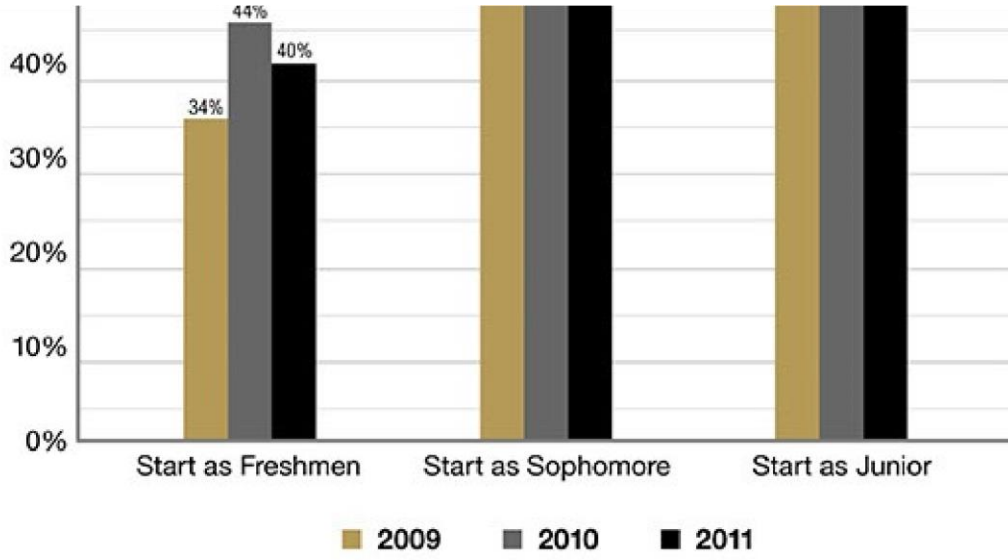

---

OU OFFICIAL: A Grizz Facts look at transfer student graduation rates

---

Tue, Mar 20, 2018

From the  
Office of Institutional Research and Assessment

Grizz Facts: A look at transfer student graduation rates

The graph below shows the six-year graduation rates of transfer students who started as full-time students at OU between 2009 and 2011. In each of the three years, the more credits these students had at the time they transferred, the higher their graduation rates were.