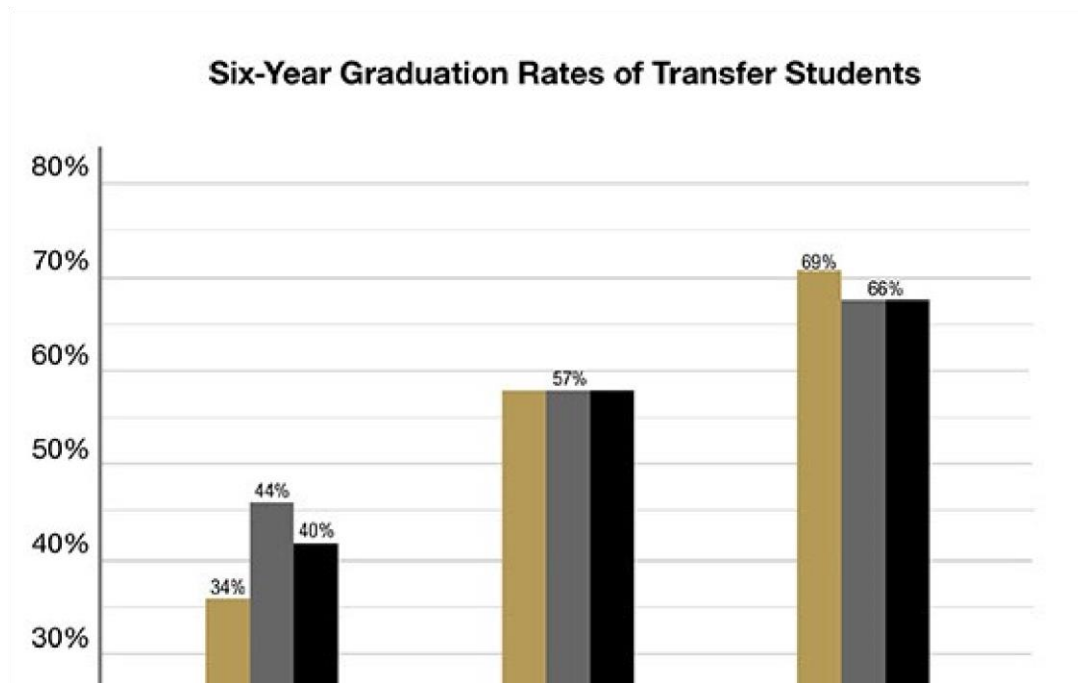

---

OU OFFICIAL: A Grizz Facts look at transfer student graduation rates

---

Tue, Mar 20, 2018

From the  
Office of Institutional Research and Assessment

Grizz Facts: A look at transfer student graduation rates

The graph below shows the six-year graduation rates of transfer students who started as full-time students at OU between 2009 and 2011. In each of the three years, the more credits these students had at the time they transferred, the higher their graduation rates were.