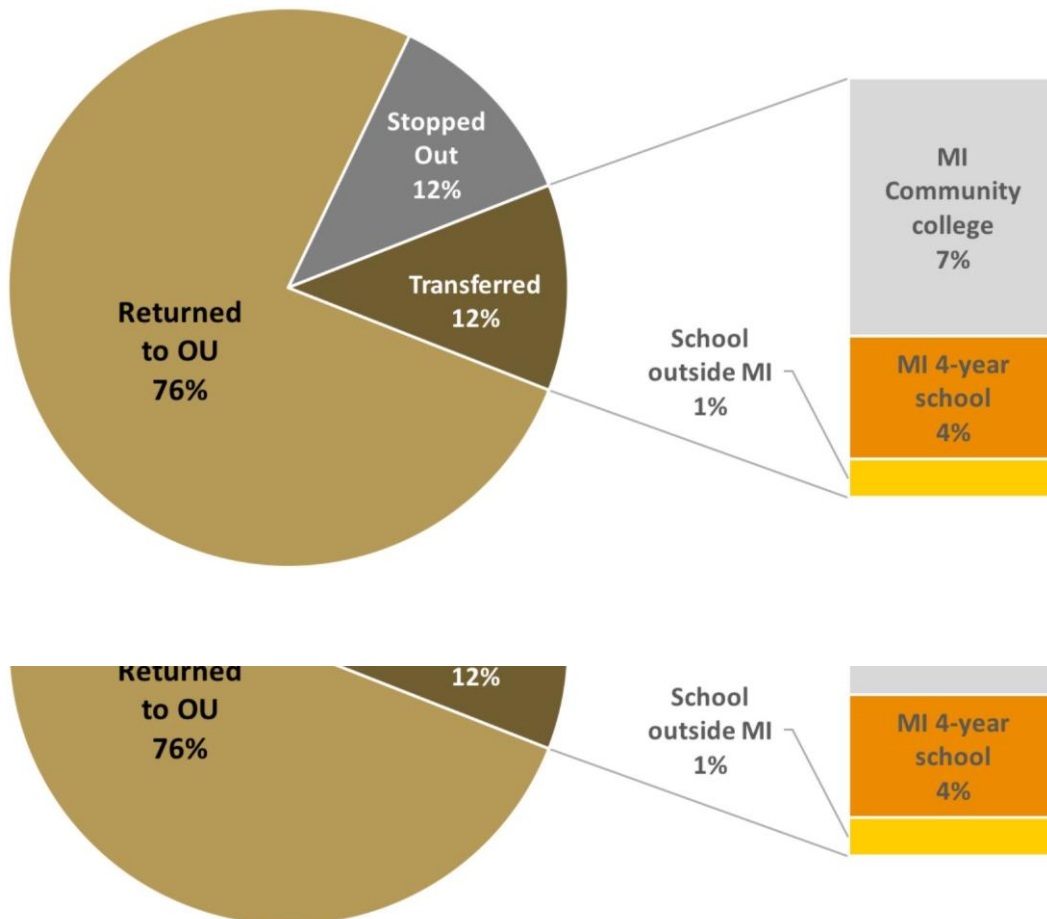


A Grizz Facts look at non-returning freshmen

Dec 4, 2019

From the
Office of Institutional Research and Assessment

Grizz Facts: A look at non-returning freshmen

Among full-time, first-year students who enrolled at OU in fall 2018, 76 percent returned to OU for a second year. Of the 24 percent who did not return, half transferred to another college and half stopped out.

Status of Fall 2018 Full-Time First Year Students as of Fall 2019

Top Institutions to Which First-Year OU Students Transfer

Community College	# Students	Four-year University	# Students
OAKLAND CC	68	MICHIGAN STATE	31
MACOMB CC	63	CENTRAL MICHIGAN	10
MOTT CC	12	WAYNE STATE	10
WAYNE COUNTY CC	12	UNIVERSITY OF MICHIGAN	7
LANSING CC	8	GRAND VALLEY STATE	6