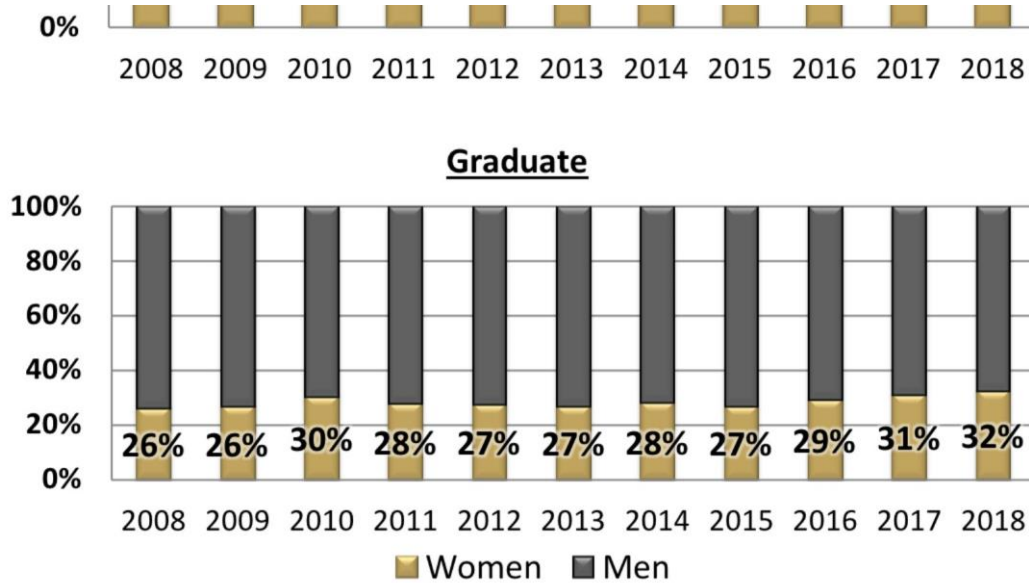

Oakland University
Office of Institutional Research and Assessment

Wilson Hall, Room 512 371
Wilson Blvd.
Rochester, MI 48309-4486

(248) 370-2387 oir@oakland.edu
oakland.edu/oir