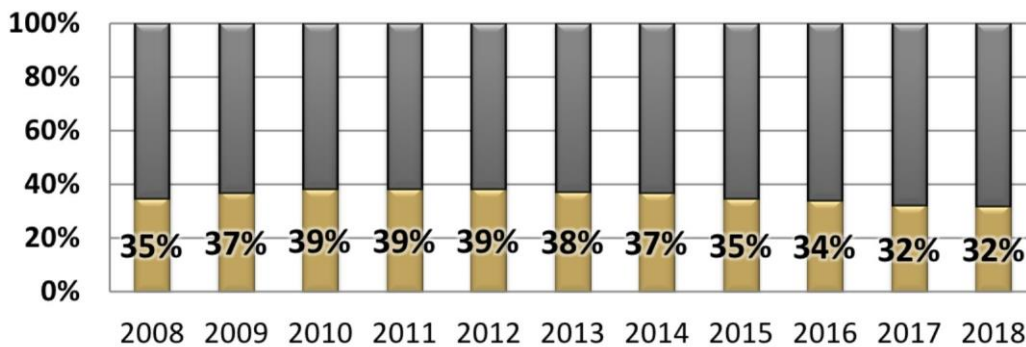

OU OFFICIAL: A Grizz Facts look at women in STEM

Nov 28, 2018

From the
Office of Institutional Research and Assessment

Grizz Facts: A look at women in STEM

Women make up approximately one-third of STEM enrollments at OU. Historically, the participation of women in undergraduate STEM majors was higher during the aftermath of the recession, but has since steadily declined. Meanwhile, women's participation in graduate STEM programs has increased slightly. The percentage of women enrolled in graduate and undergraduate programs is almost identical now.

Women and Men in STEM Majors

Undergraduate